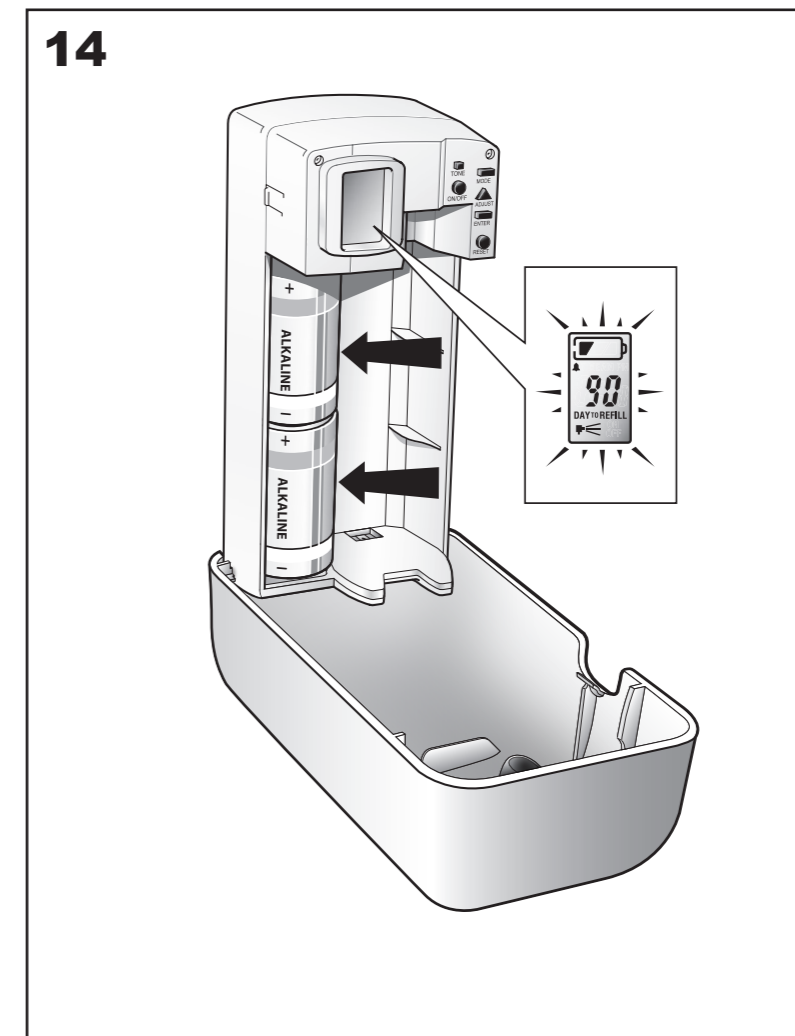

European Community Design Registration RCD 000929971

TORK[®]

Air Freshener
Spray Dispenser

A1

Elevation
Design

+

11

A