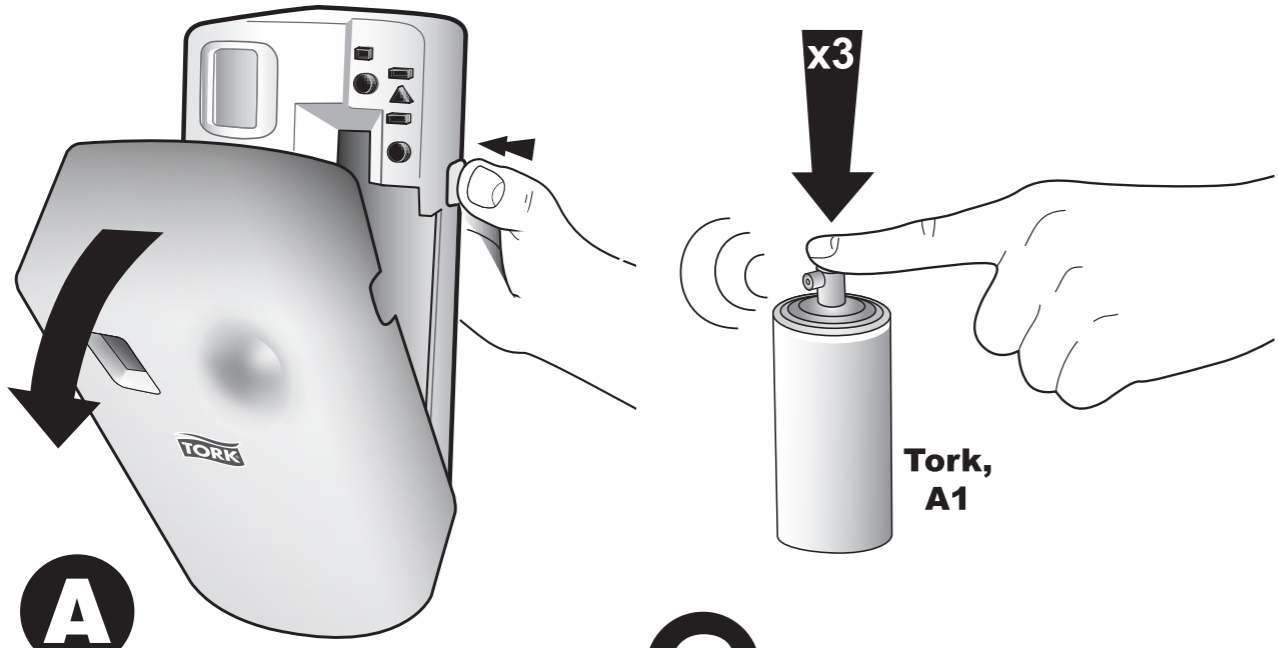

European Community Design Registration RCD 000929971

TORK[®]

Air Freshener
Spray Dispenser

A1

Elevation
Design

+

11

A