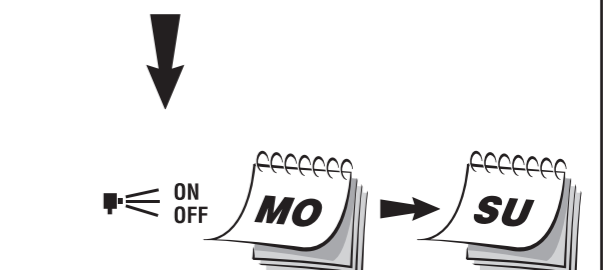

5

Tork, A1

6

7

8

9

8hr / 12hr / 16hr / 24hr ?

8hr / 12hr / 16hr

10

Mo	Lun - Mo - Lun - Seg - Lu - ma - ma - Δευτ. - Pon. - ΠΗ - Po - Po - H - E - Pirmd - P	Fr	Ven - Fr - Ven - Sex - Vi - pe - fr - Παρ. - Pt. - ΠΤ - Pá - Pi - P - R - Piektđ - Pn
Tu	Mar - Di - Mar - Ter - Ma - ti - ti - Tp. - Wt. - BT - Út - Ut - K - T - O - A	Sa	Sam - Sa - Sab - Sab - Sa - la - Iö - Σαβ. - Sob. - CB - So - So - Szo - L - S - Š
We	Mer - Mi - Mer - Qua - Mi - ke - on - Τετ. - Śr. - CP - St - St - Sze - K - T - T	Su	Dim - So - Dom - Dom - Do - su - sô - Kup. - Niedz. - BC - Ne - Ne - V - P - Sv - S
Th	Jeu - Do - Gio - Qui - Ju - to - to - Πεμ. - Czw. - ЧТ - Čt - Št - Cs - N - C - K