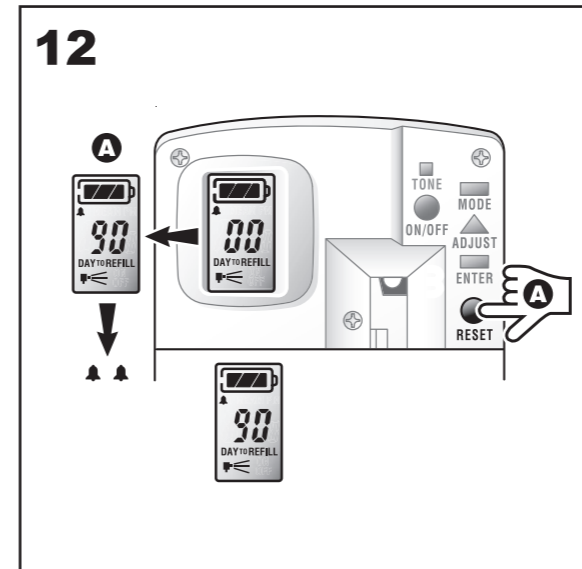

European Community Design Registration RCD 000929971

TORK[®]

Air Freshener
Spray Dispenser

A1

Elevation
Design

+

11

A