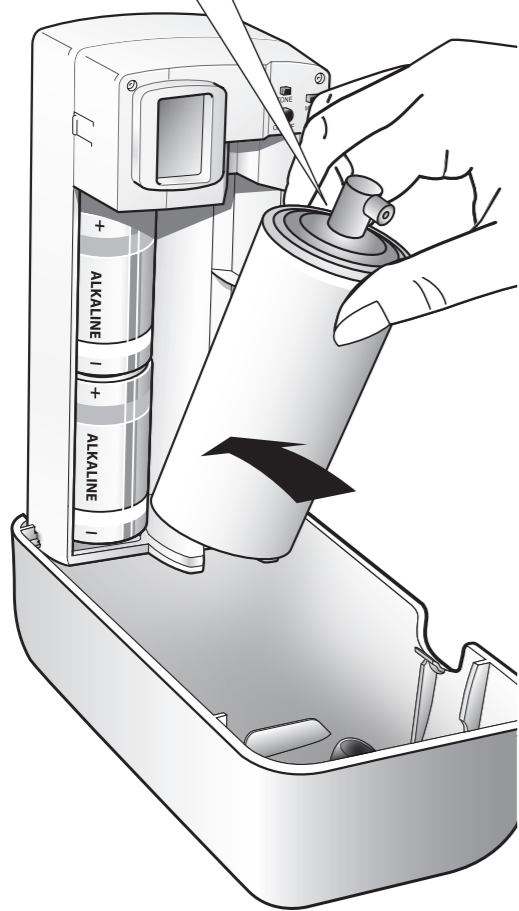

5

Tork, A1

6

7

8

9

8hr / 12hr / 16hr / 24hr ?

8hr / 12hr / 16hr

10

Mo	Lun - Mo - Lun - Seg - Lu - ma - ma - Δευτ. - Pon. - ΠΗ - Po - Po - H - E - Pirmd - P	Fr	Ven - Fr - Ven - Sex - Vi - pe - fr - Παρ. - Pt. - ΠΤ - Pá - Pi - P - R - Piektđ - Pn
Tu	Mar - Di - Mar - Ter - Ma - ti - ti - Tp. - Wt. - BT - Út - Ut - K - T - O - A	Sa	Sam - Sa - Sab - Sab - Sa - la - Iö - Σαβ. - Sob. - CB - So - So - Szo - L - S - Š
We	Mer - Mi - Mer - Qua - Mi - ke - on - Τετ. - Śr. - CP - St - St - Sze - K - T - T	Su	Dim - So - Dom - Dom - Do - su - sô - Kup. - Niedz. - BC - Ne - Ne - V - P - Sv - S
Th	Jeu - Do - Gio - Qui - Ju - to - to - Πεμ. - Czw. - ЧТ - Čt - Št - Cs - N - C - K