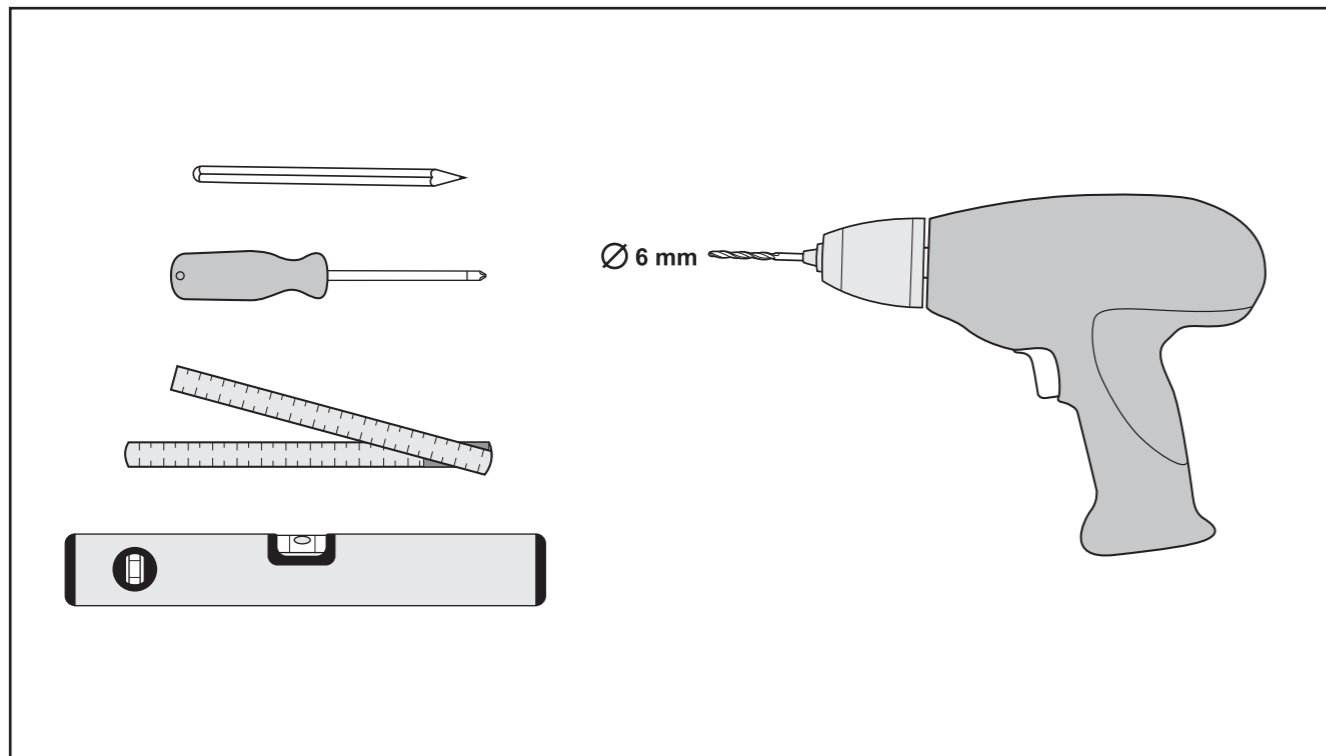

European Community Design Registration RCD 000929971

TORK[®]

Air Freshener
Spray Dispenser

A1

Elevation
Design

+

11

A