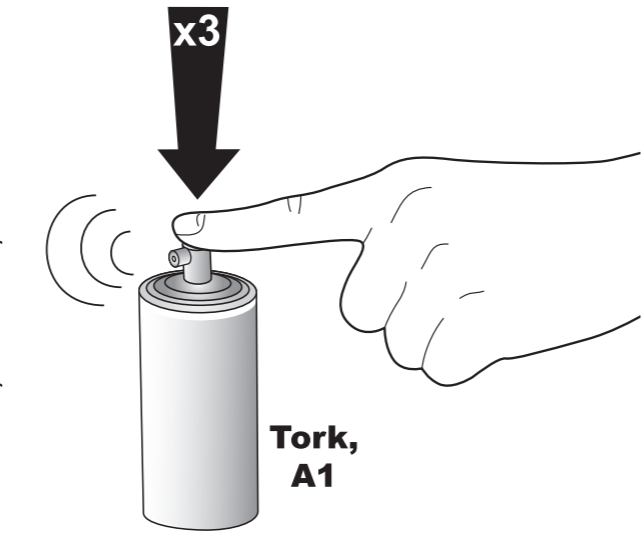

European Community Design Registration RCD 000929971

TORK[®]

Air Freshener
Spray Dispenser

A1

Elevation
Design

+

11

A