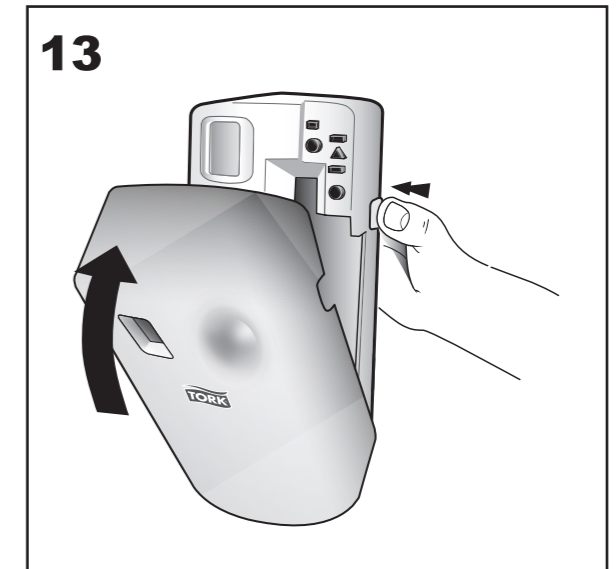

European Community Design Registration RCD 000929971

TORK[®]

Air Freshener
Spray Dispenser

A1

Elevation
Design

+

11

A